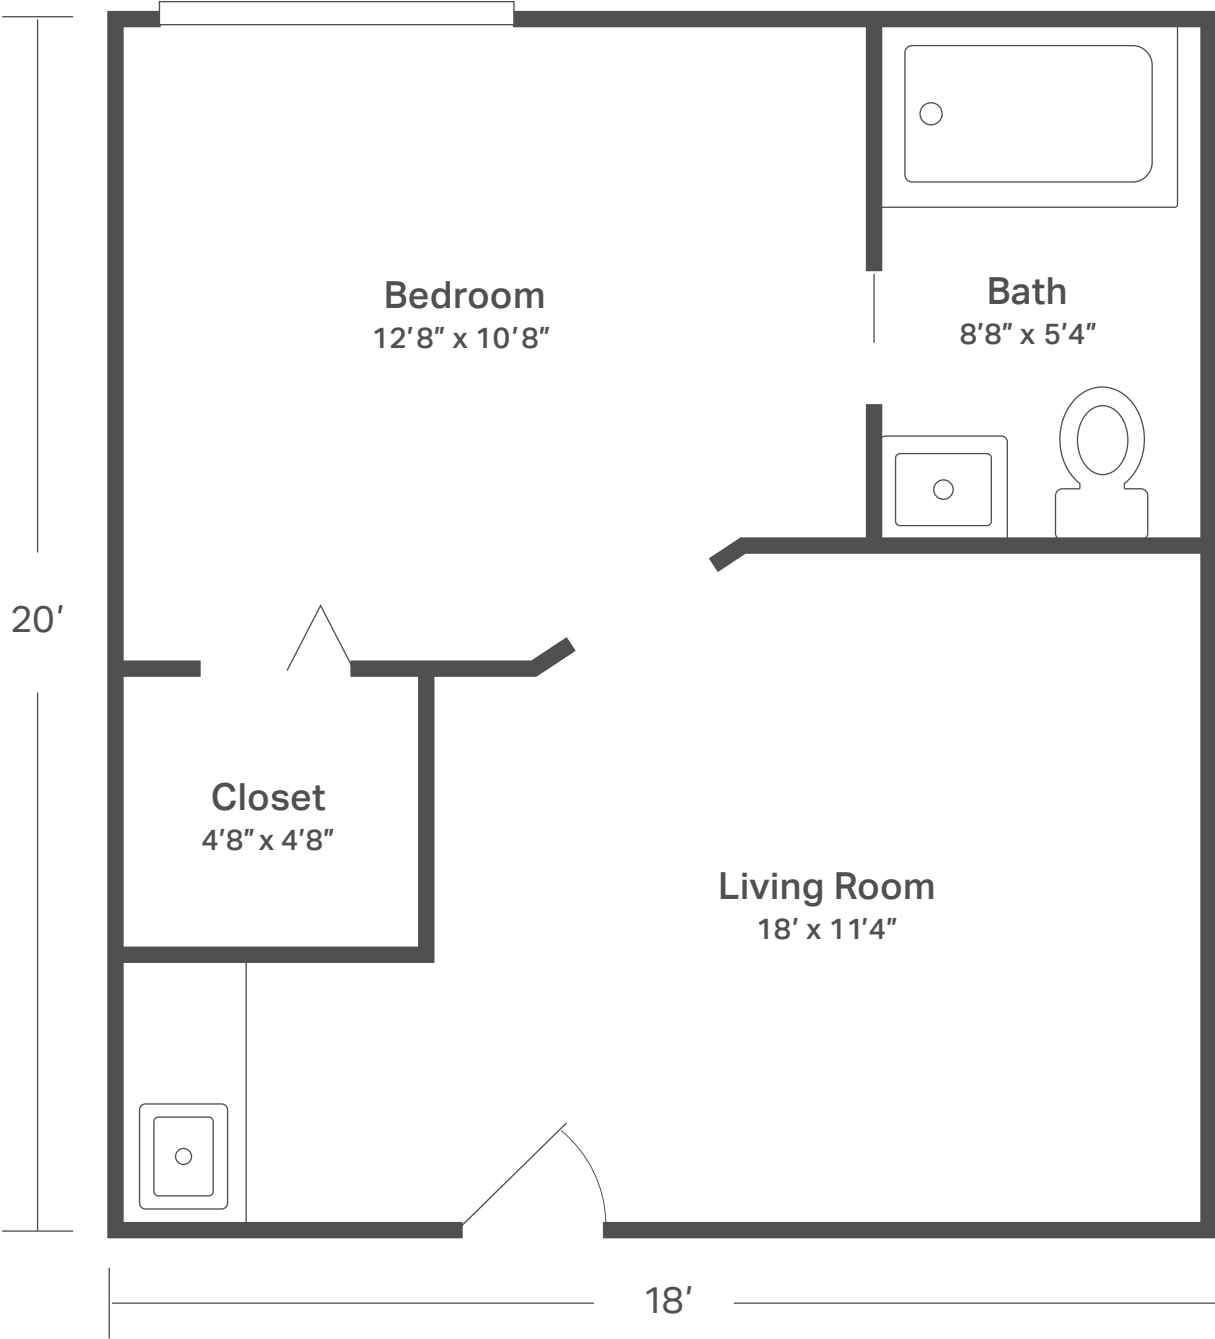

Orchid Suite Floor Plan

Orchid Suite

360 sq ft

Dimensions are approximate. Floor plans may vary.